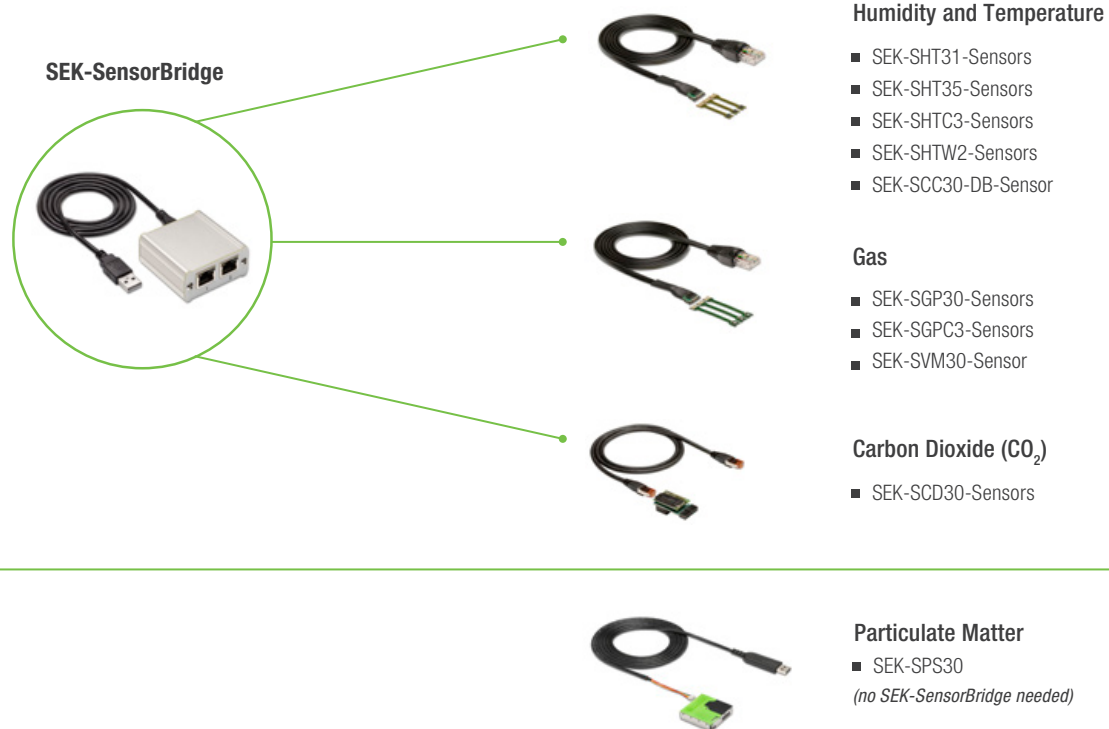

Customize Your Own Evaluation Kit

For more information visit our website
www.sensirion.com/sek

SENSIRION
THE SENSOR COMPANY